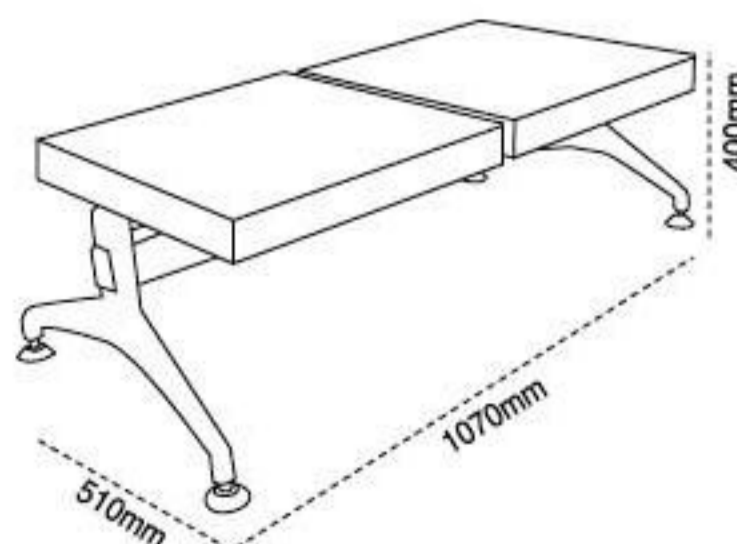

Station.2

Station.3

T1
 Presidential Highback Chair
 D:21" W:21" H:46"-50"
 Half Leather - RM 1628.00

T2
 Presidential Highback Chair
 D:21" W:21" H:46"-50"
 Half Leather - RM 1403.00

T3
 Presidential Highback Chair
 D:21" W:21" H:46"-50"
 Mesh - RM 1028.00