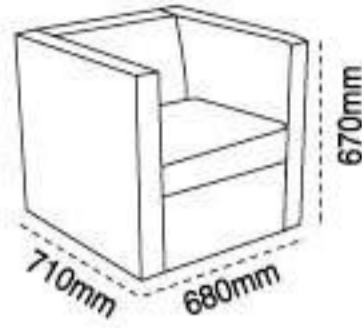

East.Chair.1