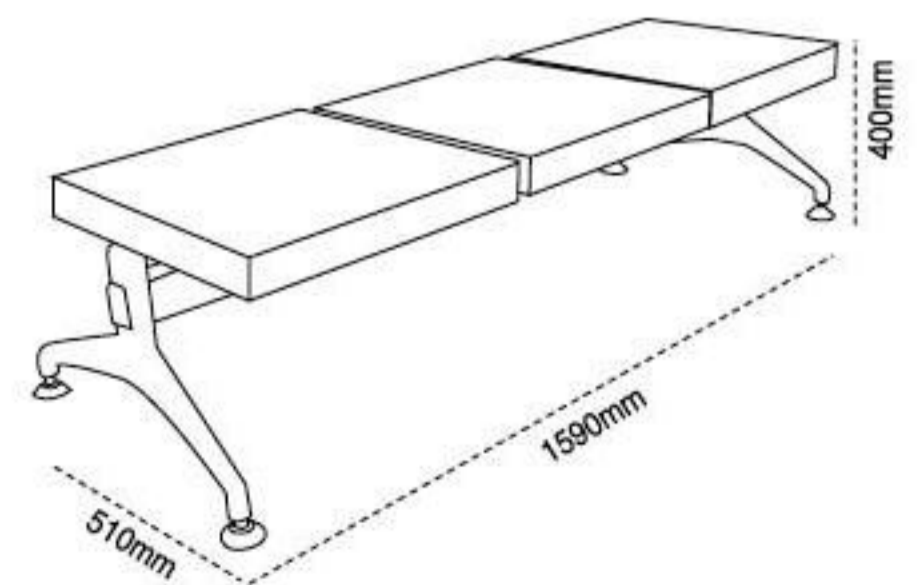

Station.2

Station.3

T1
 Presidential Highback Chair
 D:21" W:21" H:46"-50"
 Half Leather - RM 1628.00

T2
 Presidential Highback Chair
 D:21" W:21" H:46"-50"
 Half Leather - RM 1403.00

T3
 Presidential Highback Chair
 D:21" W:21" H:46"-50"
 Mesh - RM 1028.00