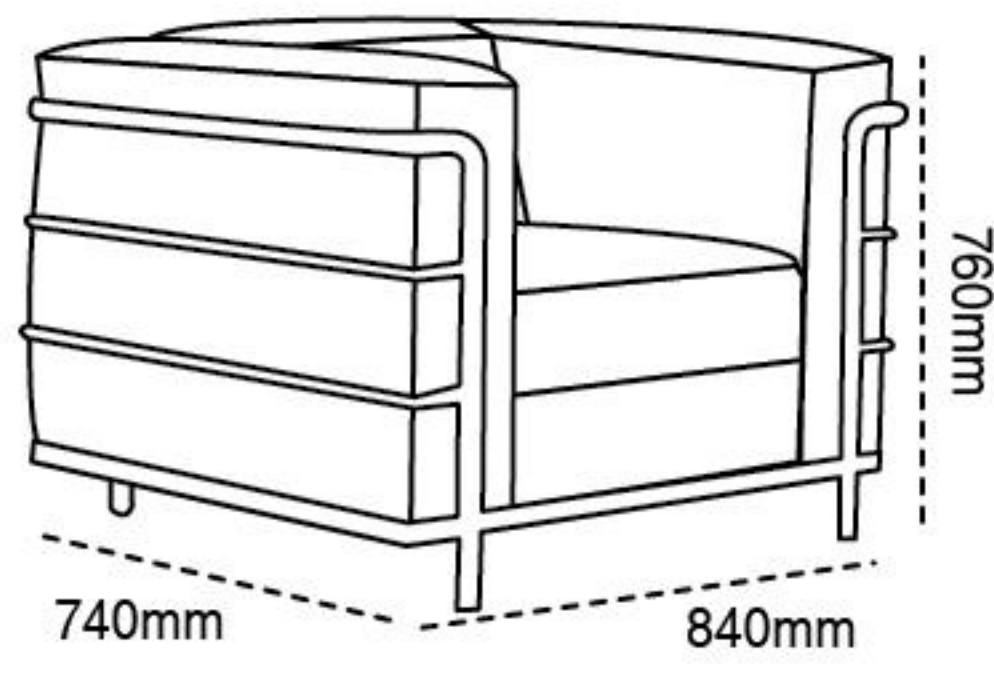

RM 1140.00

Chair