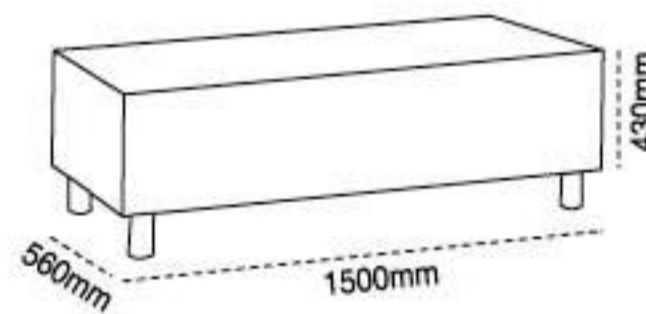

Fabric & PVC	RM 660.00	RM 840.00
PU	RM 690.00	RM 885.00
Half Leather	RM 1313.00	RM 1650.00
Full Leather	RM 2100.00	RM 2475.00

Island.5