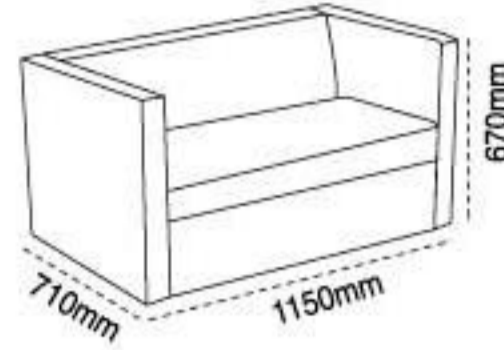

East.Chair.2