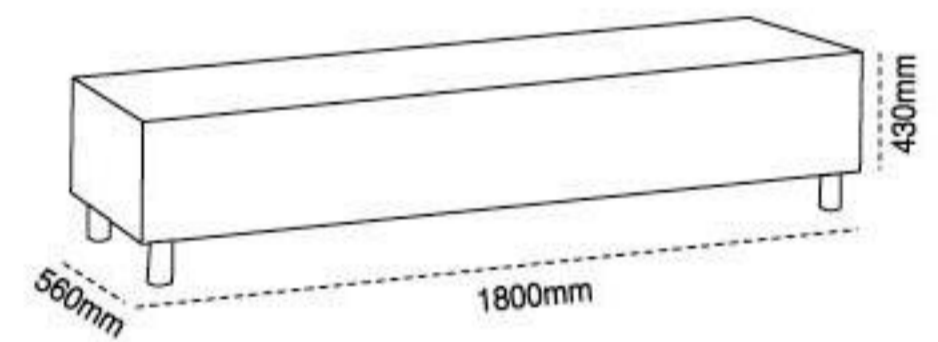

East Chair

Fabric & PVC	RM 630.00	RM 968.00	RM 1275.00
PU	RM 653.00	RM 998.00	RM 1320.00
Half Leather	RM 1035.00	RM 1613.00	RM 2085.00
Full Leather	RM 1613.00	RM 2025.00	RM 2475.00

West Chair

Fabric & PVC	RM 630.00	RM 968.00	RM 1275.00
PU	RM 653.00	RM 998.00	RM 1320.00
Half Leather	RM 1035.00	RM 1613.00	RM 2085.00
Full Leather	RM 1612.00	RM 2025.00	RM 2475.00

Island

Fabric & PVC	RM 660.00	RM 840.00
PU	RM 690.00	RM 885.00
Half Leather	RM 1313.00	RM 1650.00
Full Leather	RM 2100.00	RM 2475.00

Island.6

Station

Fabric & PVC	RM 795.00	RM 1005.00
PU	RM 945.00	RM 1028.00
Full Leather	RM 1237.00	RM 2100.00