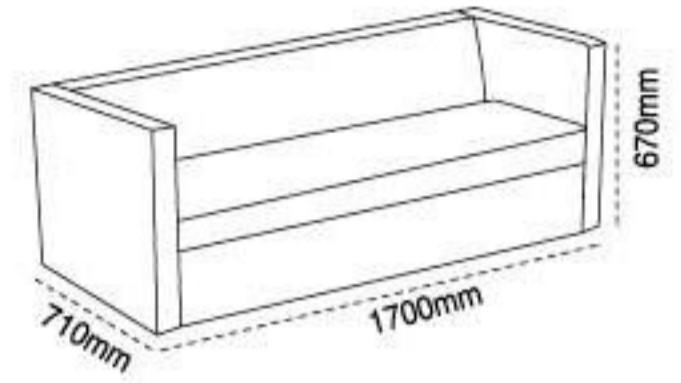

East.Chair.3