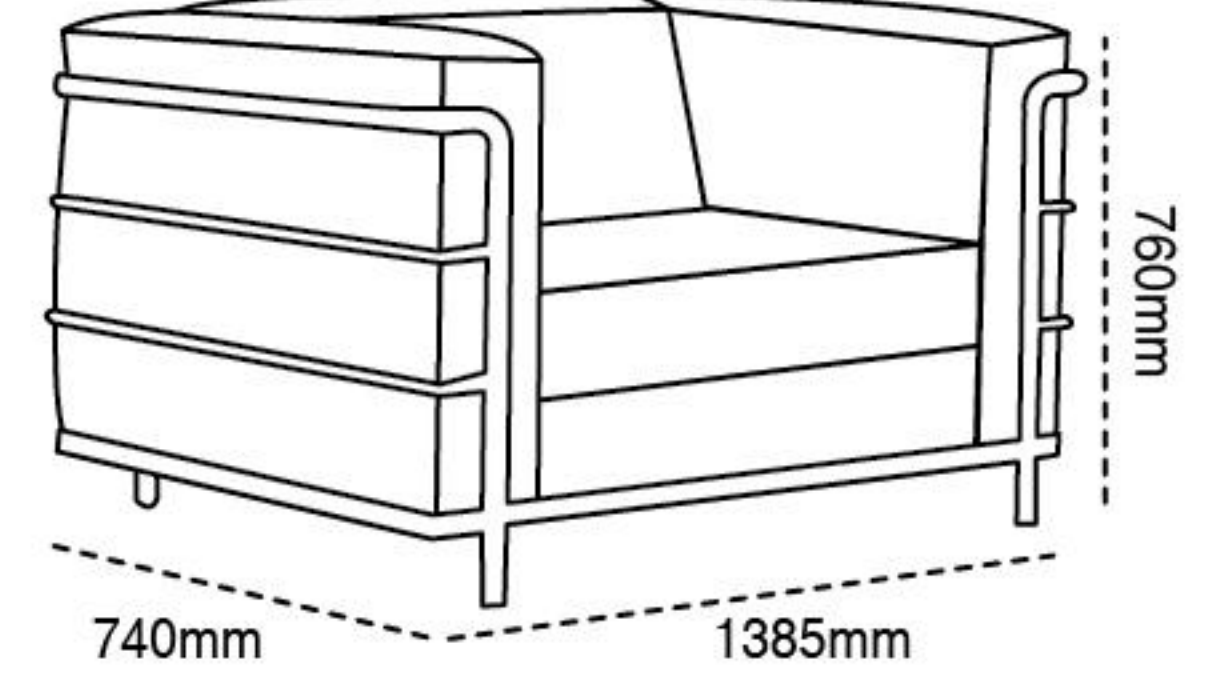

RM 1830.00

Love Seat