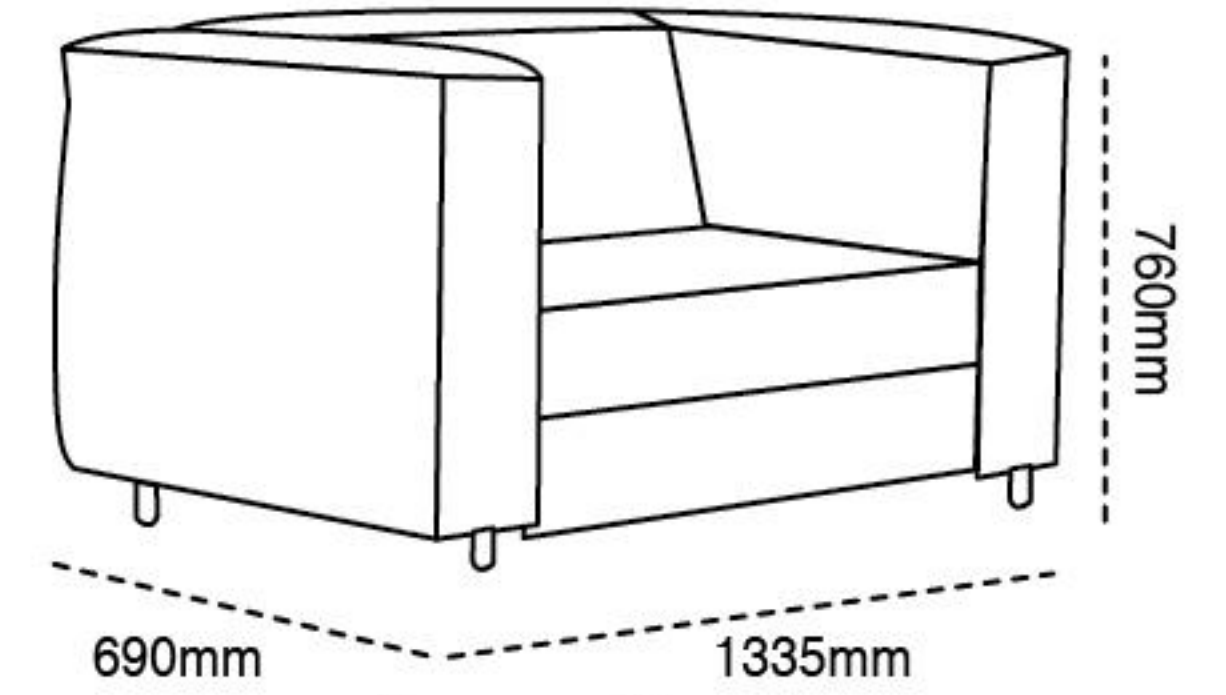

RM 1665.00

Love Seat