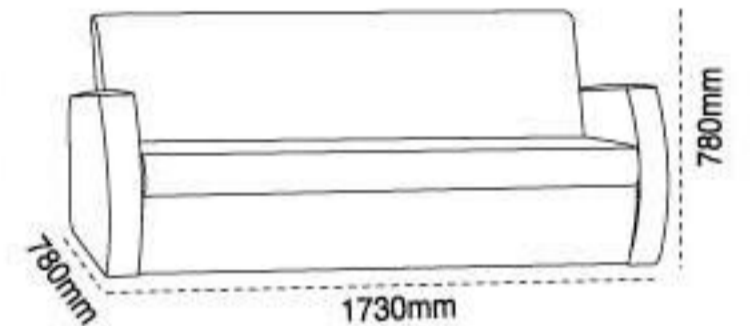

West.Chair.3