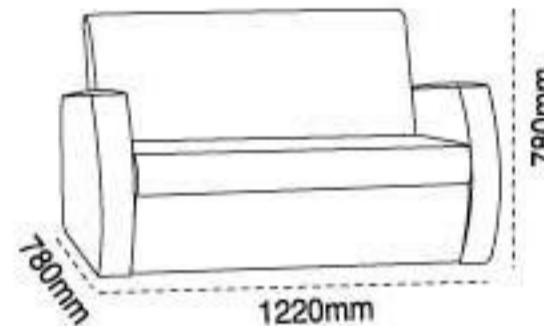

East.Chair.3

West Chair

Fabric & PVC	RM 630.00	RM 968.00	RM 1275.00
PU	RM 653.00	RM 998.00	RM 1320.00
Half Leather	RM 1035.00	RM 1613.00	RM 2085.00
Full Leather	RM 1612.00	RM 2025.00	RM 2475.00

West.Chair.1