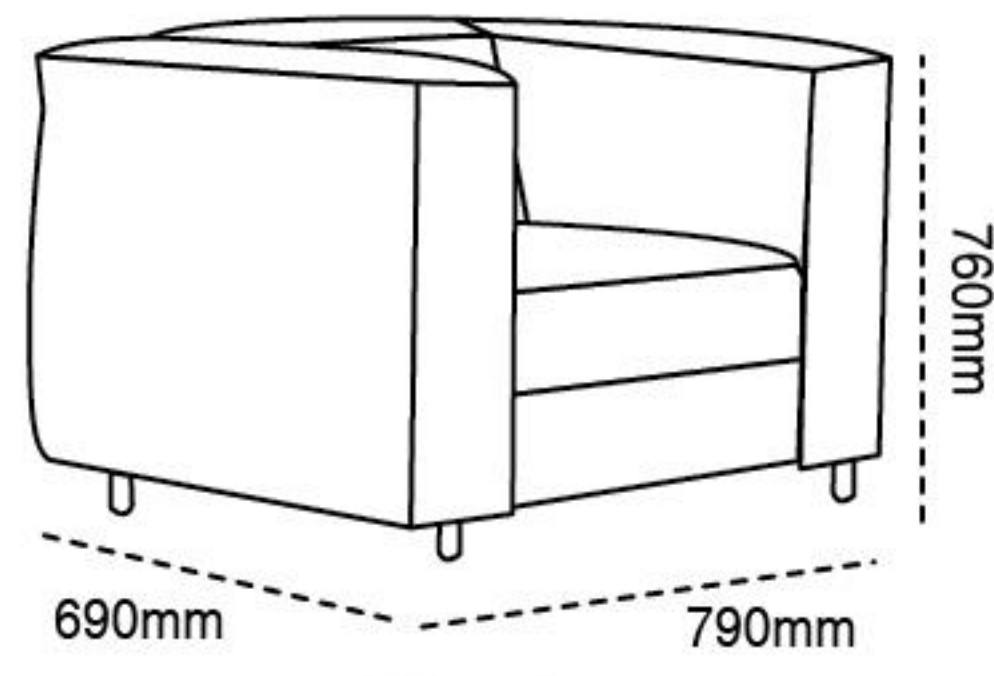

RM 1020.00

Chair