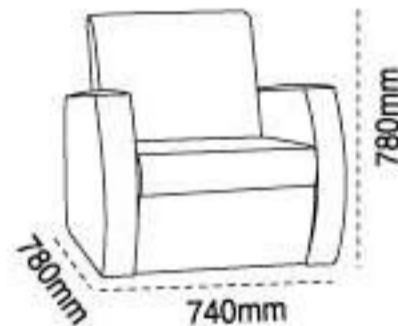

West.Chair.1