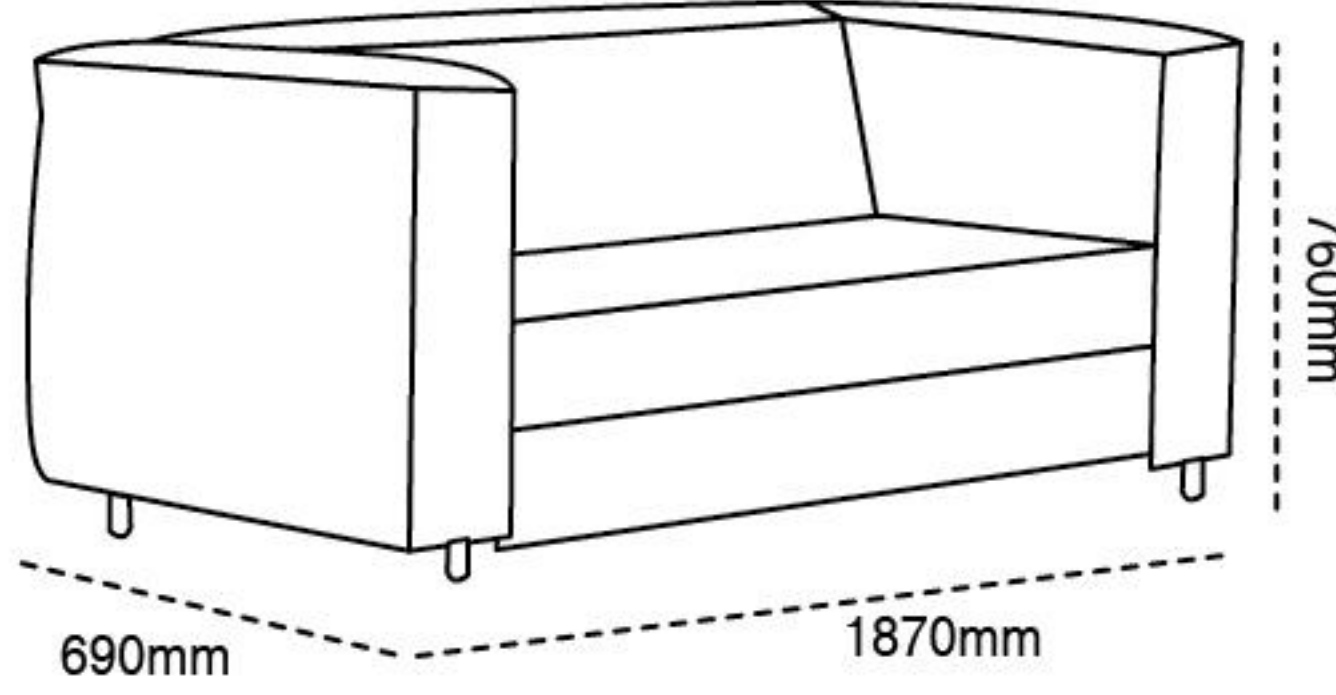

RM 2273.00

Sofa